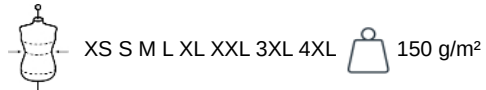

PROACT.[®]

PA462

Unisex basketball jersey

- 100% polyester: incredibly resistant, lightweight and breathable.
- Ideal for sublimation printing.

100% polyester. Ribbed V-neck. Twin needle finishing at the cuffs and hem. Ideal for sublimation print.