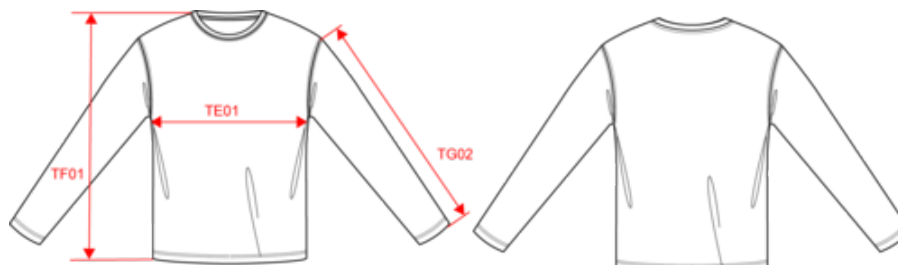

### Dimensions (cm)

Measurements in cm	XS	S	M	L	XL	XXL
TE01 - 1/2 chest width at 1.5cm below armhole	46.00	49.00	52.00	55.00	58.00	61.00
TF01 - Total height from HSP	68.00	70.00	72.00	74.00	76.00	78.00
TG02 - Long sleeve length	62.25	63.25	64.25	65.25	66.25	67.25