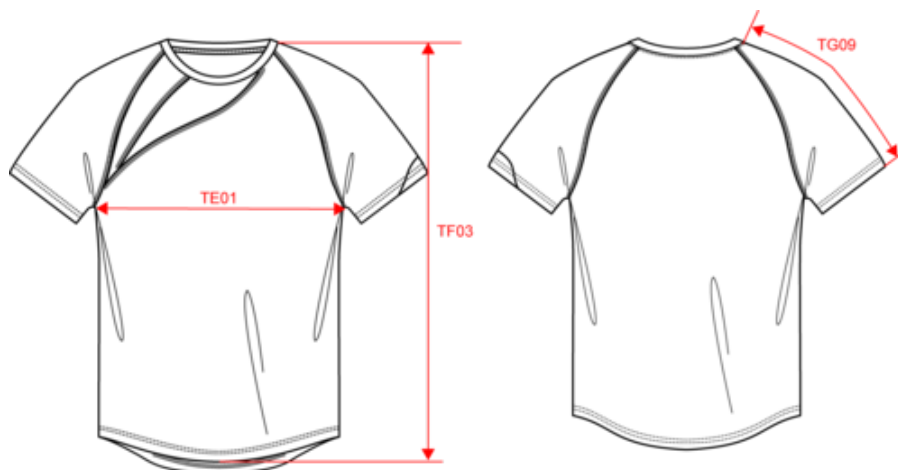

PROACT.®

PA437

Kids' short-sleeved jersey

• 100% polyester: incredibly resistant, lightweight and breathable.

100% polyester. Contrast panels. Matching topstitch finishing. Twin needle finishing at the cuffs and hem.

More information

Logistic

Country of origin

Customs code

Also available in version

PA436

Dimensions (cm)

Measurements in cm	6/8 ans	8/10 ans	10/12 ans	12/14 ans
TE01 - 1/2 chest width at 1.5cm below armhole	36.00	39.00	42.00	45.00
TF03 - Front total height from HSP	52.25	57.25	62.25	67.25
TG09 - Raglan short sleeve length	24.00	26.50	29.00	31.50