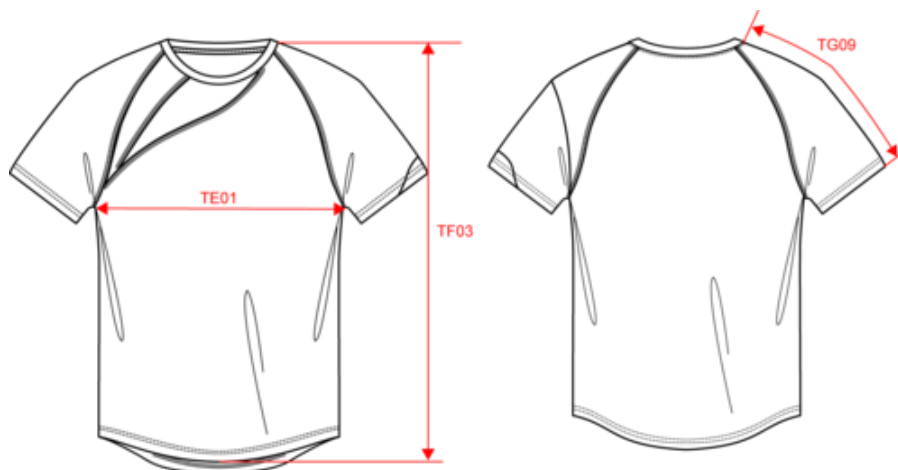

PROACT.®

PA436

Adults short-sleeved jersey

• 100% polyester: incredibly resistant, lightweight and breathable.

100% polyester. Contrast panels. Matching topstitch finishing. Twin needle finishing at the cuffs and hem.

Adults short-sleeved jersey

Dimensions (cm)

Measurements in cm	XS	S	M	L	XL	XXL
TE01 - 1/2 chest width at 1.5cm below armhole	47.00	50.00	53.00	56.00	59.00	62.00
TF03 - Front total height from HSP	69.25	71.25	73.25	75.25	77.25	79.25
TG09 - Raglan short sleeve length	33.50	35.00	36.50	38.00	39.50	41.00

Logistic  5  25

Sizes	Width (cm)	Height (cm)	Length (cm)	Net weight (kg)	Gross weight (kg)	Pieces/Box	Pieces/Bundle
XS	40.00	13.00	60.00	0.00000	0.00000	25	0
S	40.00	13.00	60.00	0.00000	0.00000	25	0
M	40.00	13.00	60.00	0.00000	0.00000	25	0
L	40.00	13.00	60.00	0.00000	0.00000	25	0
XL	40.00	13.00	60.00	0.00000	0.00000	25	0
XXL	40.00	13.00	60.00	0.00000	0.00000	25	0