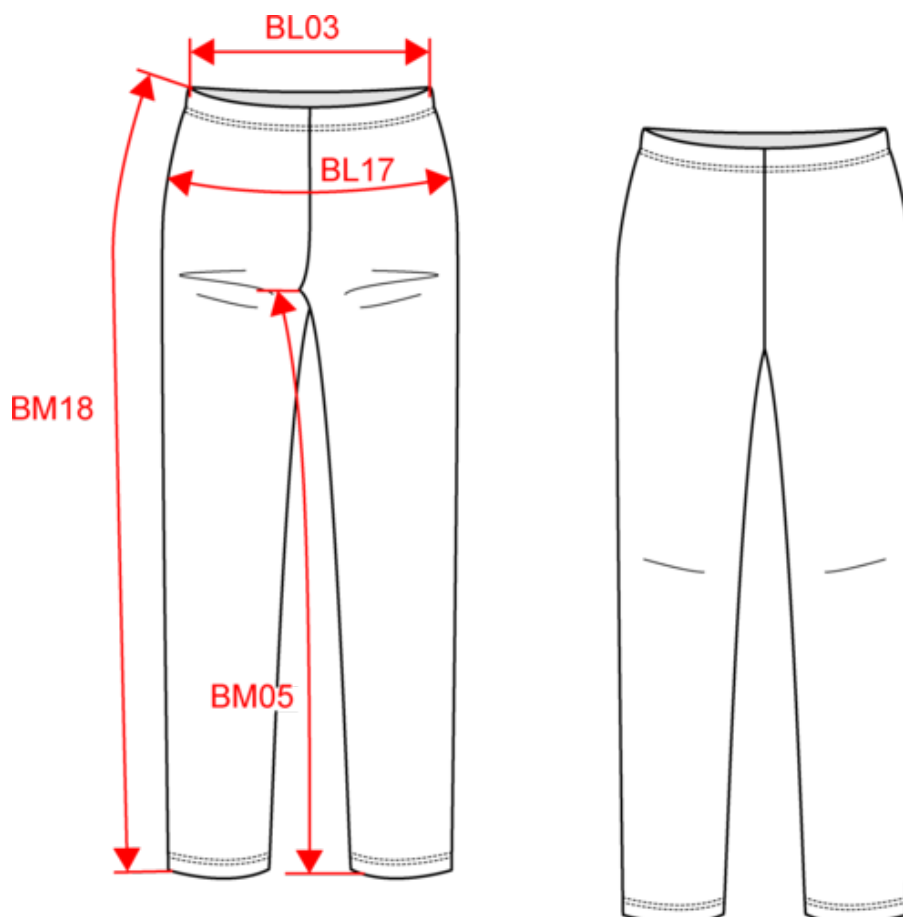

#### Country of origin

BD - Bangladesh

### Dimensions (cm)

Measurements in cm	XS	S	M	L	XL
BL03 - 1/2 elasticated waist width relaxed (front over back)	28.00	31.00	34.00	37.00	40.00
BL17 - 1/2 hip width (measured parallel to waistband)	34.00	37.00	40.00	43.00	46.00
BM05 - Inseam length	65.00	65.50	66.00	66.50	67.00
BM18 - Side length (waistband included)	83.50	84.75	86.00	87.25	88.50