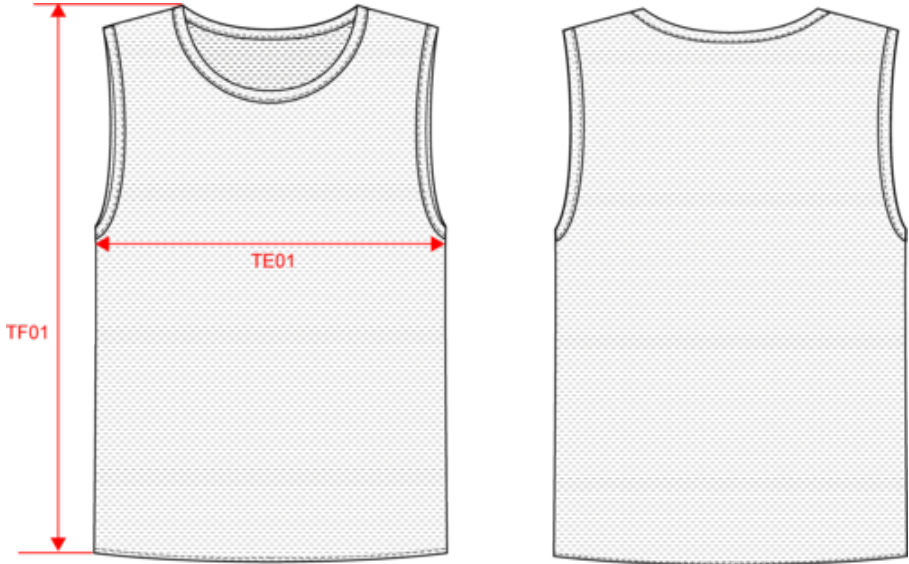

# PROACT.®

PA048

Kids' multi-sports reversible bib

Dimensions (cm)