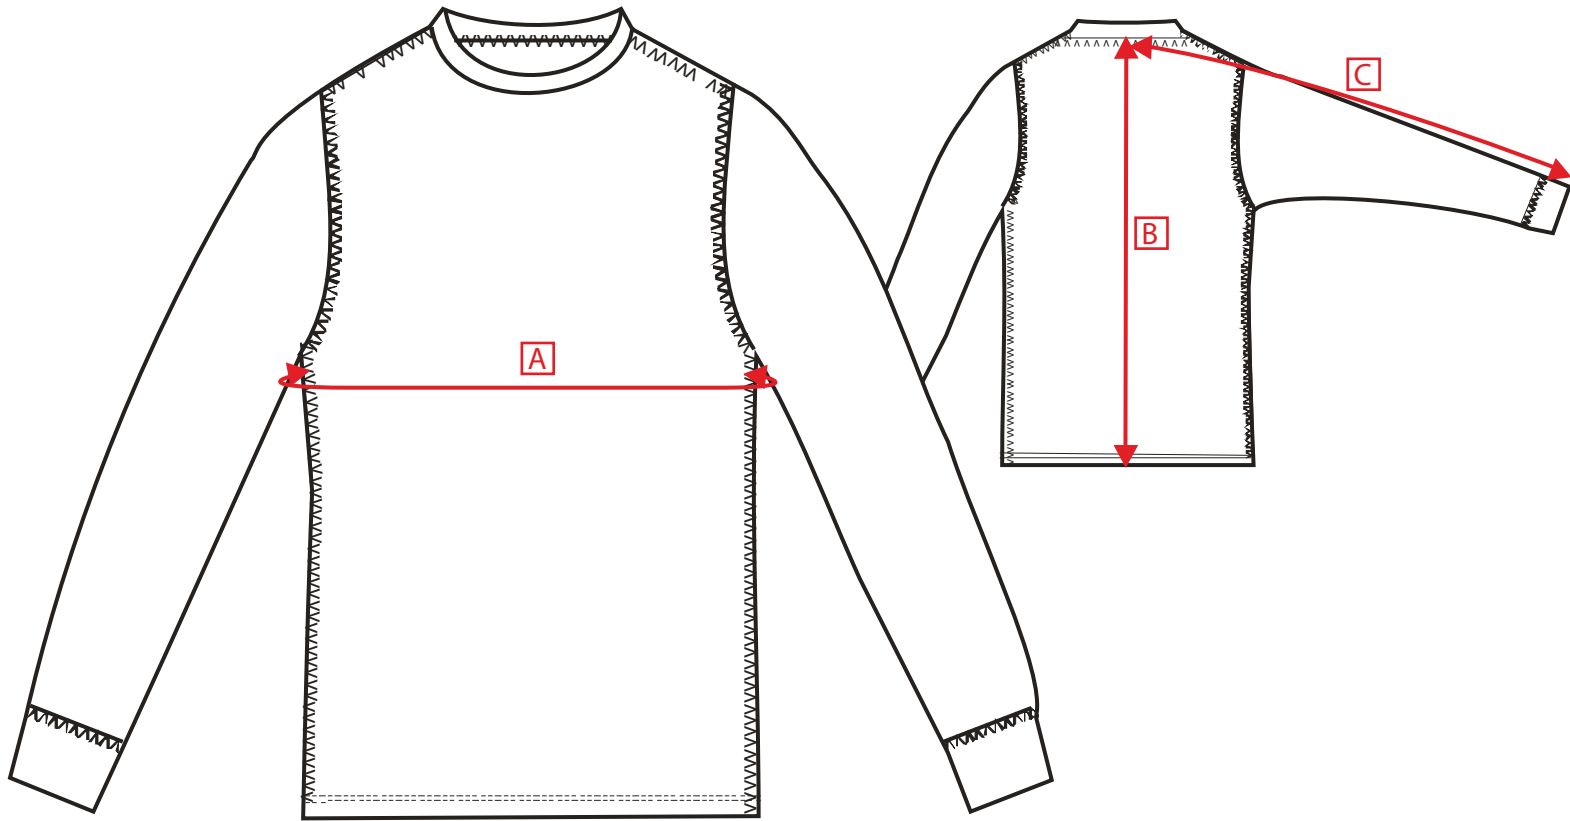

STYLE B133  
NO:

DESCRIPTION: Base Layer Thermal Top

### Measurements

Men's	Code	XS	S	M	L	XL	XXL	3XL	4XL	TOL
										+/-
Chest (full) , across armhole points	A	91	96	101	106	111	116	121	126	1.5
Centre Back length, neck seam to end hem	B	65	67.5	70	72.5	75	77	80	82.5	1
Sleeve from centre back neck to end cuff	C	79.5	81	82.5	84	85.5	87	88.5	90	1