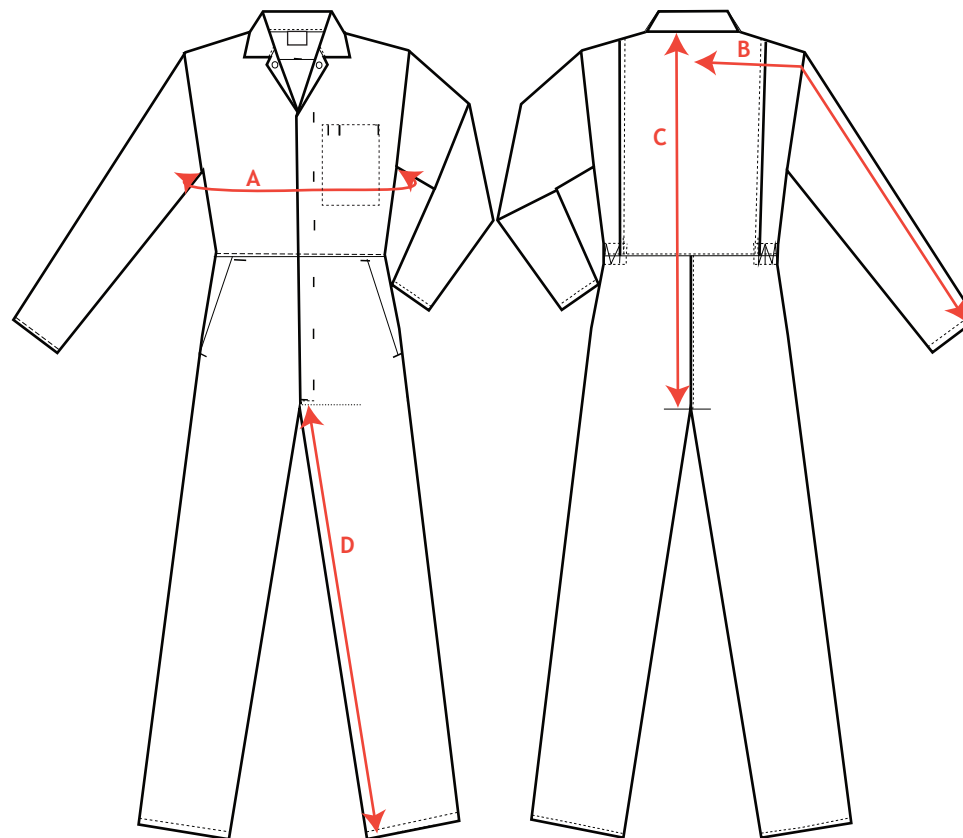

STYLE NO: 2201

DESCRIPTION: Food Coverall

FABRIC: Kingsmill Standard 245g

COLOUR: Royal Blue
White

To Fit Chest		S	M	L	XL	XXL	3XL
Chest	A	112	120	128	140	148	156
Sleeve length (12 cm below neck)	B	81	81.5	82.5	84	85	85.5
Nape to crotch	C	93	95	97	100	102	104
Inside Leg	D	78	78	78	78	78	78