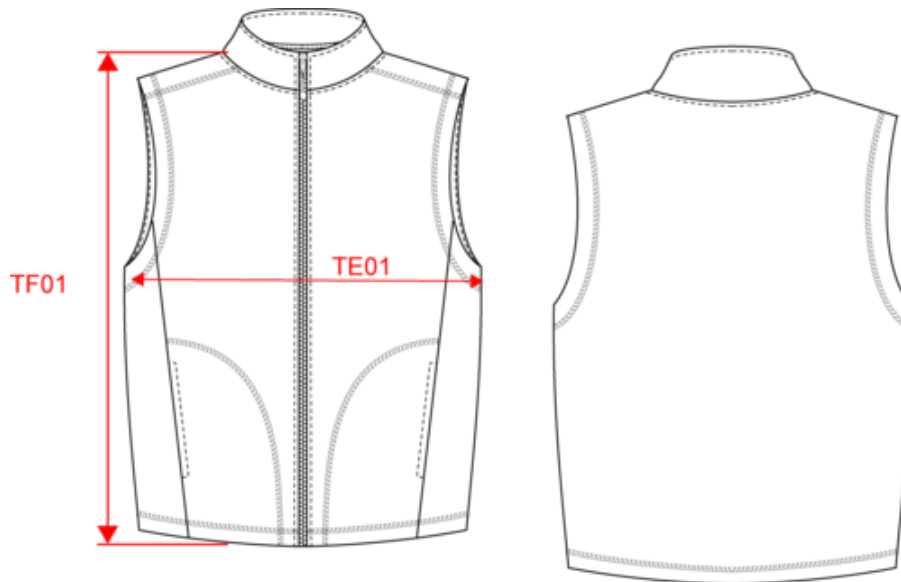

KARIBAN

K913

Men's microfleece bodywarmer

- Lightweight and warm at the same time.
- Anti-pilling treatment: maintains its smooth and soft appearance over time.
- Many colours available.

100% polyester microfleece with anti pill finish. Zip through front. 2 side pockets with cover stitch.

Men's microfleece bodywarmer

Dimensions (cm)

Measurements in cm	S	M	L	XL	XXL	3XL	4XL	5XL
TE01 - 1/2 chest width at 1.5cm below armhole	53.00	56.00	59.00	62.00	65.00	68.00	71.00	74.00
TF01 - Total height from HSP	69.00	71.00	73.00	75.00	77.00	79.00	81.00	83.00