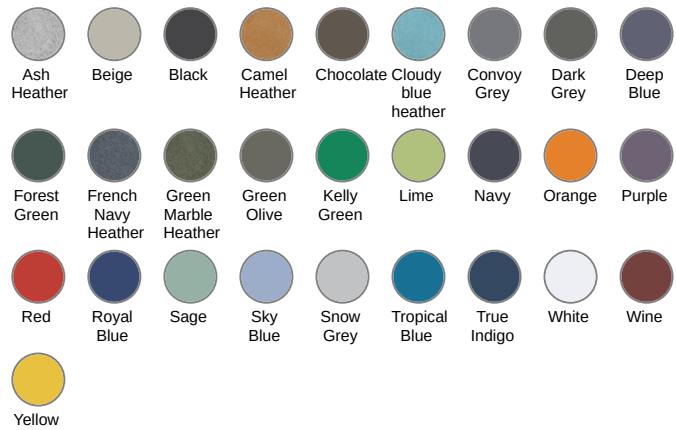

Also available in version

K906