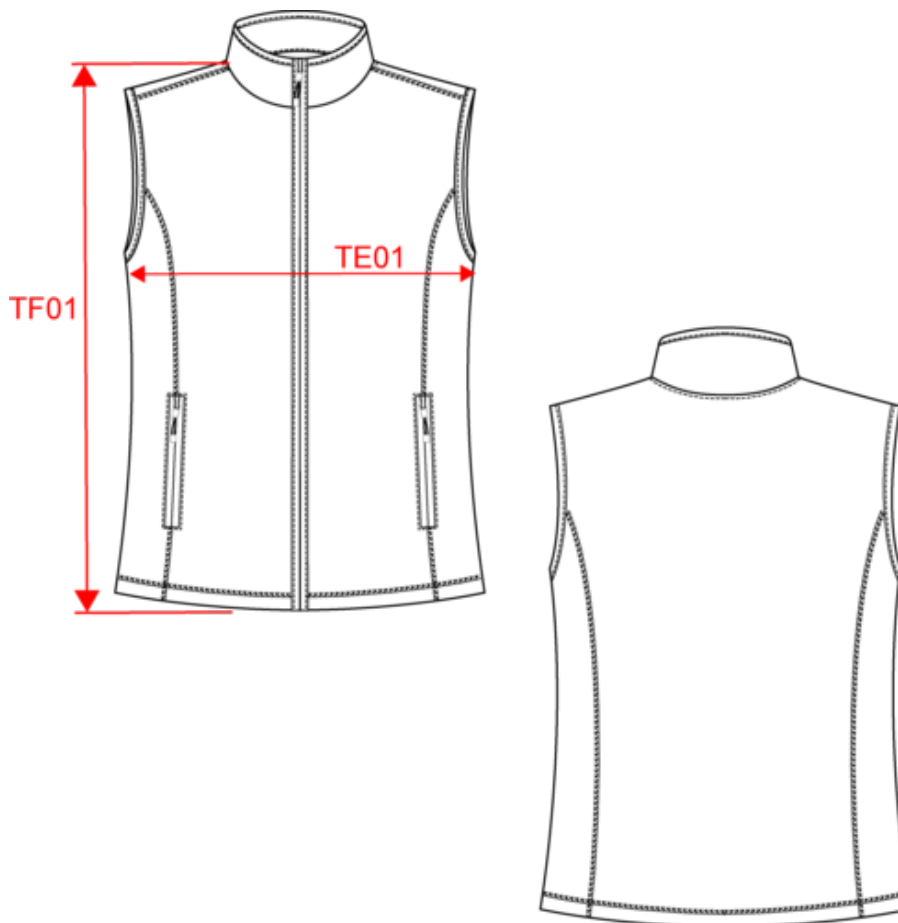

# KARIBAN

K906

Ladies' microfleece bodywarmer

Dimensions (cm)

Measurements in cm	XS	S	M	L	XL	XXL	3XL	4XL
TE01 - 1/2 chest width at 1.5cm below armhole	46.00	49.00	52.00	55.00	58.00	61.00	64.00	67.00
TF01 - Total height from HSP	58.25	60.25	62.25	64.25	66.25	68.25	70.25	72.25