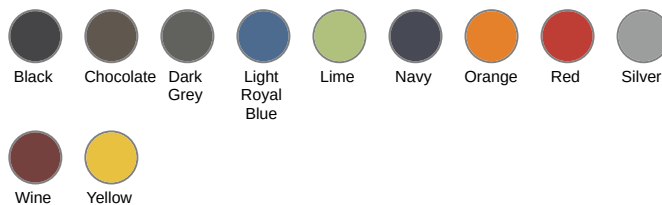

KARIBAN

K861

Satin scarf

- Chic and trendy.
- Washable at 30°.
- Satin finish.

100% polyester satin. Machine washable at 30°C.

More information

Logistic

Country of origin

Customs code

Also available in version

KARIBAN

K861

Satin scarf

Dimensions (cm)

Measurements in cm	One Size
AS01 - Total length from side to side	140.00
AS20 - Hatband height	25.00