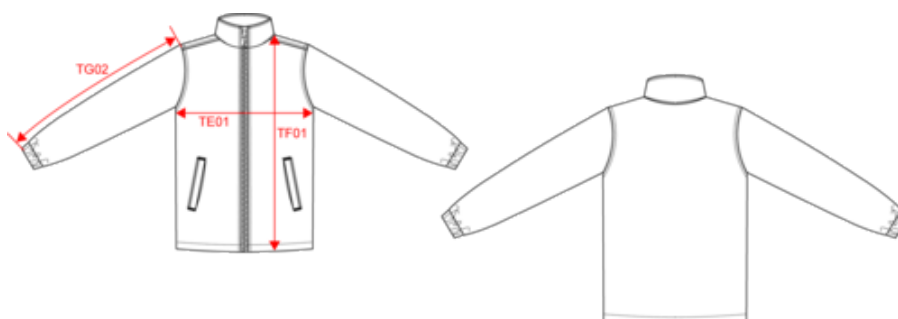

KARIBAN

K632

Men's lined wind breaker

- Hard-wearing, supple and easy-care material.
- Lined body and sleeves to retain heat.
- Acrylic coating for greater fabric waterproofing.

100% 210 T polyamide with acrylic coating. Polyester tricot and mesh lining. Concealed hood. Zip through front. 2 front pockets with contrast bartacks. 1 inside pocket. Elasticated drawcord with toggles at hem. Zip access for decoration. Average weight size L : 410g.

Black

Navy

Red

KARIBAN

K632

Men's lined wind breaker

Dimensions (cm)

| Measurements in cm | S | M | L | XL | XXL | 3XL | 4XL |
|---|-------|-------|-------|-------|-------|-------|-------|
| TE01 - 1/2 chest width at 1.5cm below armhole | 58.00 | 61.00 | 64.00 | 67.00 | 70.00 | 73.00 | 76.00 |
| TF01 - Total height from HSP | 77.25 | 79.25 | 81.25 | 83.25 | 85.25 | 87.25 | 89.25 |
| TG02 - Long sleeve length | 64.00 | 65.50 | 67.00 | 68.50 | 70.00 | 71.50 | 73.00 |