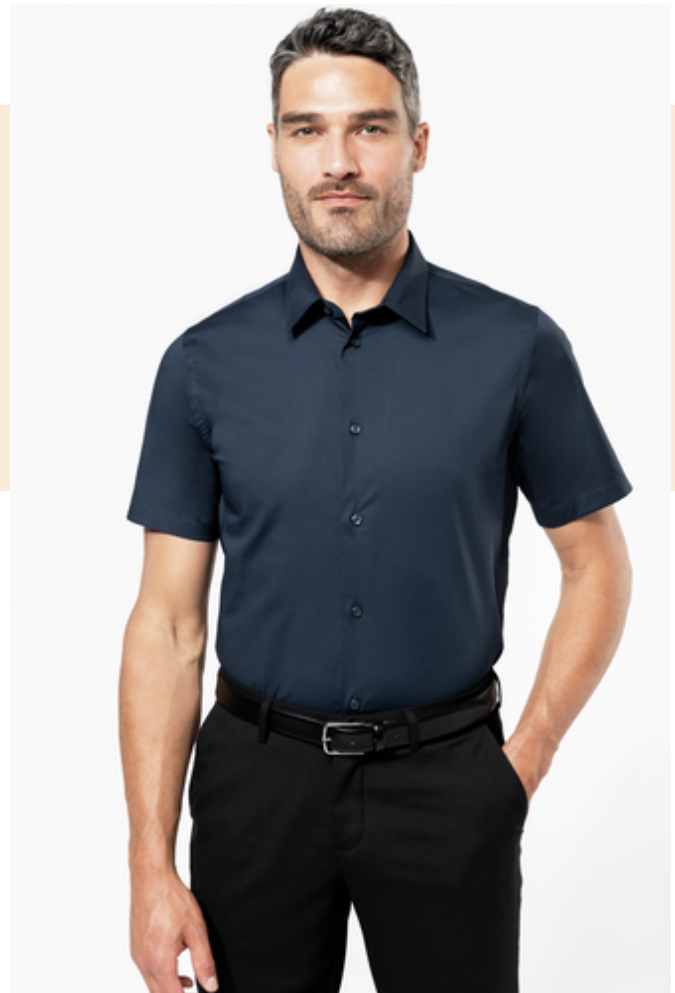

KARIBAN

K531

Cotton/elastane short-sleeved shirt

- Ease of movement and optimum comfort.
- Creates an elegant and minimalist silhouette.
- Dart detail at the waist and on the back so that the fabric folds and hangs perfectly.

97% cotton/3% elastane. Elastane for fitted style and extra comfort. Cut-away boned collar. Matching buttons. Double back yoke and darts. Felled seams. 1 spare button. Shaped hem.

More information

Logistic

Country of origin

Customs code

Also available in version

K532