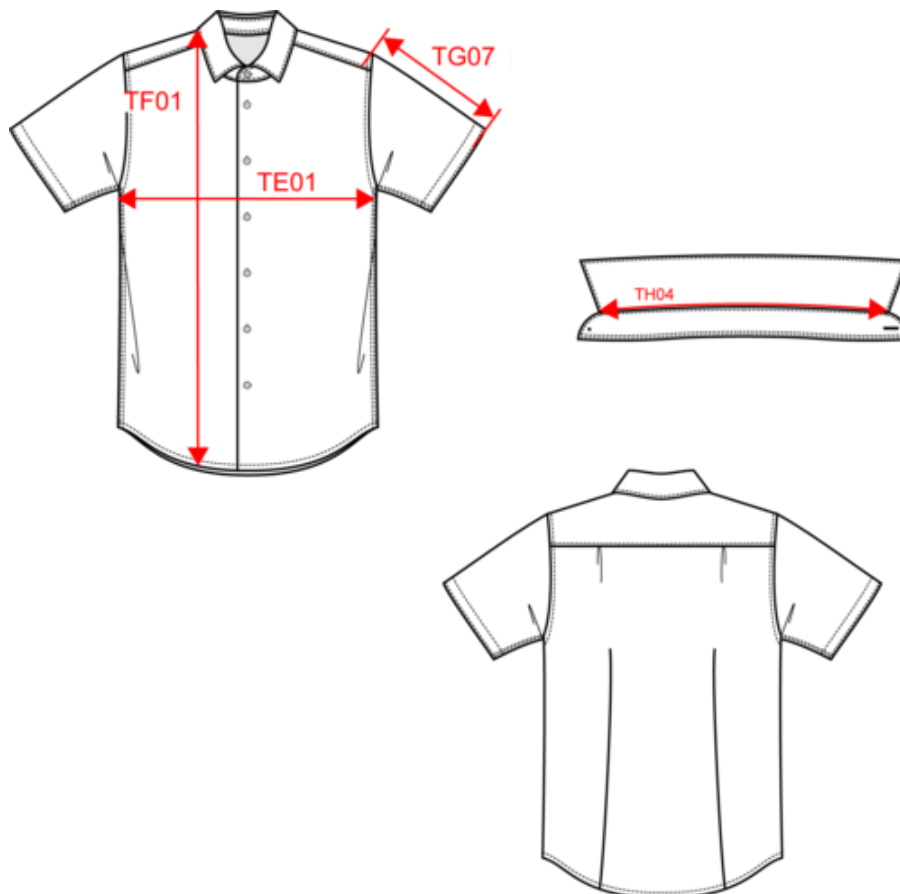

KARIBAN

K531

Cotton/elastane short-sleeved shirt

Dimensions (cm)

Measurements in cm	S	M	L	XL	XXL	3XL
TE01 - 1/2 chest width at 1.5cm below armhole	51.00	54.00	57.00	60.00	63.00	66.00
TF01 - Total height from HSP	73.50	75.50	77.50	79.50	81.50	83.50
TG07 - Short sleeve length	23.50	24.25	25.00	25.75	26.50	27.25
TH04 - Neckline length on collar from middle to middle	40.60	41.80	43.00	44.20	45.40	46.60