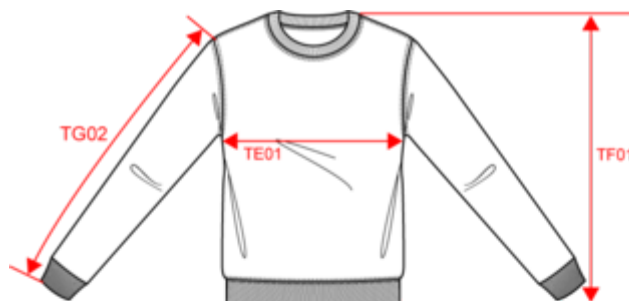

# KARIBAN

K474

Crew neck sweatshirt

Dimensions (cm)

Measurements in cm	XS	S	M	L	XL	XXL	3XL	4XL
TE01 - 1/2 chest width at 1.5cm below armhole	49.00	52.00	55.00	58.00	61.00	64.00	67.00	70.00
TF01 - Total height from HSP	71.00	73.00	75.00	77.00	79.00	81.00	83.00	69.00
TG02 - Long sleeve length	59.00	60.50	62.00	63.50	65.00	66.50	68.00	69.50