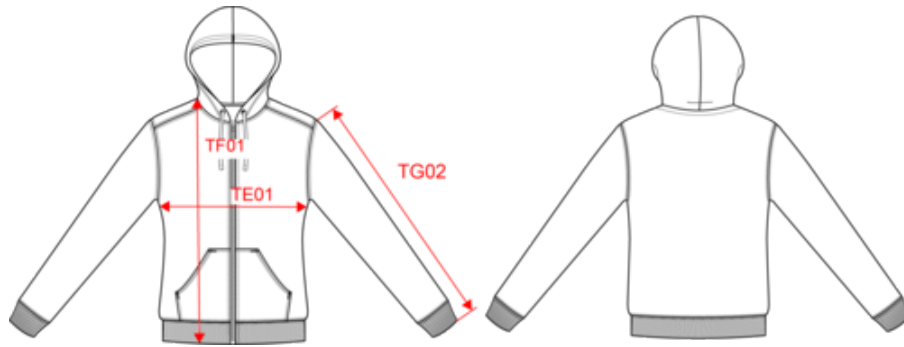

KARIBAN

K467

Ladies' contrast hooded full zip sweatshirt

- Timeless and ultra-comfortable.
- Made of brushed fleece for optimal comfort.
- Earphone access in kangaroo pocket and at neck.

80% combed cotton/20% polyester (Oxford Grey : 76% combed cotton / 21% polyester / 3% viscose). Brushed fleece. Kangaroo pocket with earphone access. Ribbed cuffs and hem. Lined, contrasting hood with drawstring. Contrast zip fastening.

K467

Ladies' contrast hooded full zip sweatshirt

Dimensions (cm)

Measurements in cm	XS	S	M	L	XL	XXL
TE01 - 1/2 chest width at 1.5cm below armhole	45.00	48.00	51.00	54.00	57.00	60.00
TF01 - Total height from HSP	62.00	64.00	66.00	68.00	70.00	72.00
TG02 - Long sleeve length	61.50	62.50	63.50	64.50	65.50	66.50