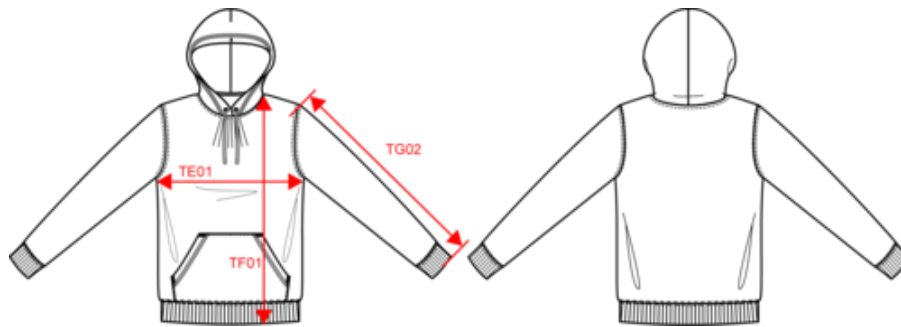

80% combed cotton/20% LSF polyester. Low shrinkage brushed fleece. Silicone wash. Contrast neck tape. Heather Grey inner hood for all colours, except for Oxford Grey body where inner hood is Dark Grey. Kangaroo pocket. Ribbed cuffs and waistband.

More information

Logistic

Country of origin

Customs code

KARIBAN

K443

Hooded sweatshirt

Dimensions (cm)

Measurements in cm	XS	S	M	L	XL	XXL	3XL	4XL
TE01 - 1/2 chest width at 1.5cm below armhole	51.00	54.00	57.00	60.00	63.00	66.00	69.00	72.00
TF01 - Total height from HSP	69.00	71.00	73.00	75.00	77.00	79.00	81.00	83.00
TG02 - Long sleeve length	63.50	65.00	67.00	68.00	69.50	71.00	72.50	74.00