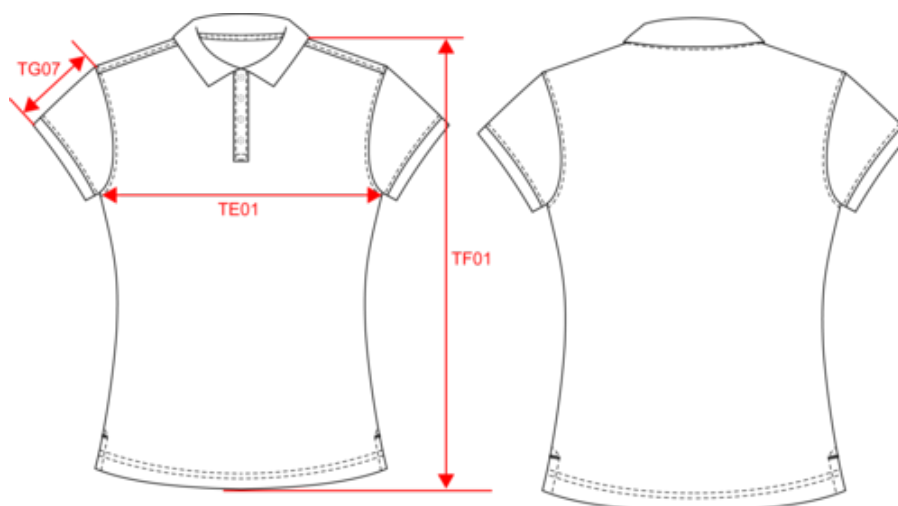

KARIBAN

K255

Ladies' short-sleeved piqué polo shirt

- Made of pre-shrunk RingSpun combed cotton: smooth, soft and resistant fibre.
- Slim fit.
- Iconic chic, casual polo shirt.

100% cotton (Oxford Grey: 90% cotton/10% viscose). RingSpun pre-shrunk combed cotton. Piqué stitch. Fitted style. 1x1 ribbed neck and cuffs. Placket with 4 matching buttons. Taped neck. Side slits.

Ladies' short-sleeved piqué polo shirt

Dimensions (cm)

Measurements in cm	XS	S	M	L	XL	XXL	3XL
TE01 - 1/2 chest width at 1.5cm below armhole	43.00	46.00	49.00	52.00	55.00	58.00	61.00
TF01 - Total height from HSP	60.00	62.00	64.00	66.00	68.00	70.00	72.00
TG07 - Short sleeve length	13.00	13.75	14.50	15.25	16.00	16.75	17.50