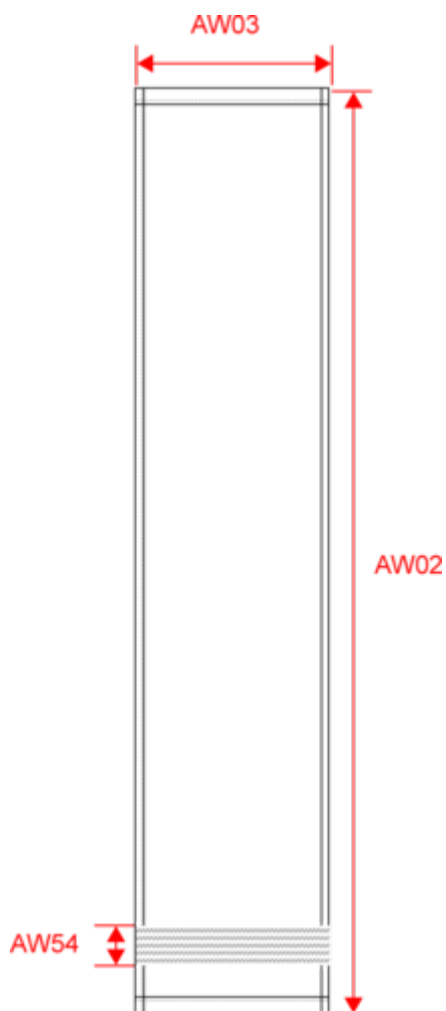

KARIBAN

K108

Sports towel

- Practical thanks to the tie fastening.
- 6-cm border for easy decoration access.
- Made from 100% cotton.

100% cotton. With 6 cm border for decoration and hanging loop.

More information

Logistic

Country of origin

Customs code

KARIBAN

K108

Sports towel

Dimensions (cm)

Measurements in cm	One Size
AW02 - Total height	140.00
AW03 - Total width	30.00
AW54 - Border height	6.00

White

RVB : 236,236,252
Pantone C : White
Pantone TCX : 11-0601TCX

Logistic

5

50

Sizes	Width (cm)	Height (cm)	Length (cm)	Net weight (kg)	Gross weight (kg)	Pieces/Box	Pieces/Bundle
One Size	40.00	40.00	60.00	0.00000	0.00000	50	0