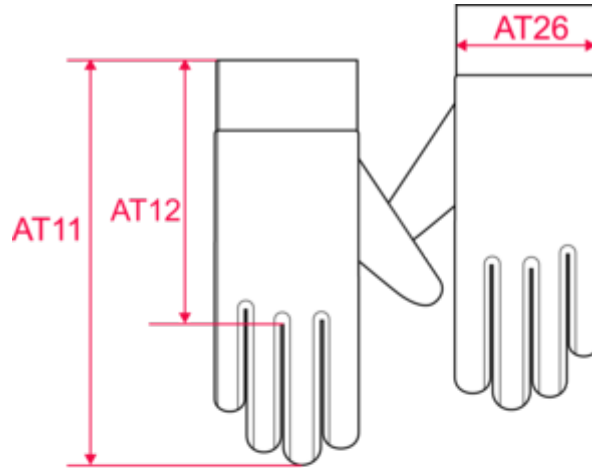

KP876

Fleece gloves

Dimensions (cm)

Measurements in cm	S/M	L/XL
AT03 - Middle finger length	9.00	11.00
AT06 - Inner thumb length	7.50	9.50
AT11 - Length of glove from cuff edge to top finger.	27.00	29.00
AT12 - Length of glove from base of middle finger to cuff hem	18.50	19.50

RVB : 41,46,56
Pantone C : 433C
Pantone TCX : 19-4012TCX

Logistic  200

Sizes	Width (cm)	Height (cm)	Length (cm)	Net weight (kg)	Gross weight (kg)	Pieces/Box	Pieces/Bundle
S/M	40.00	45.00	60.00	0.00000	0.00000	200	0
L/XL	40.00	45.00	60.00	0.00000	0.00000	200	0