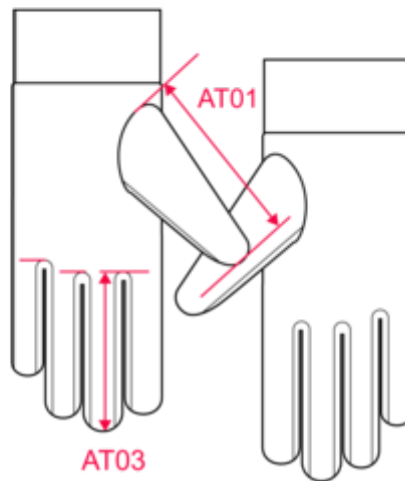

KP876

Fleece gloves

Dimensions (cm)

Measurements in cm	S/M	L/XL
AT03 - Middle finger length	9.00	11.00
AT06 - Inner thumb length	7.50	9.50
AT11 - Length of glove from cuff edge to top finger.	27.00	29.00
AT12 - Length of glove from base of middle finger to cuff hem	18.50	19.50

RVB : 41,46,56
Pantone C : 433C
Pantone TCX : 19-4012TCX

Logistic  200

Sizes	Width (cm)	Height (cm)	Length (cm)	Net weight (kg)	Gross weight (kg)	Pieces/Box	Pieces/Bundle
S/M	40.00	45.00	60.00	0.00000	0.00000	200	0
L/XL	40.00	45.00	60.00	0.00000	0.00000	200	0