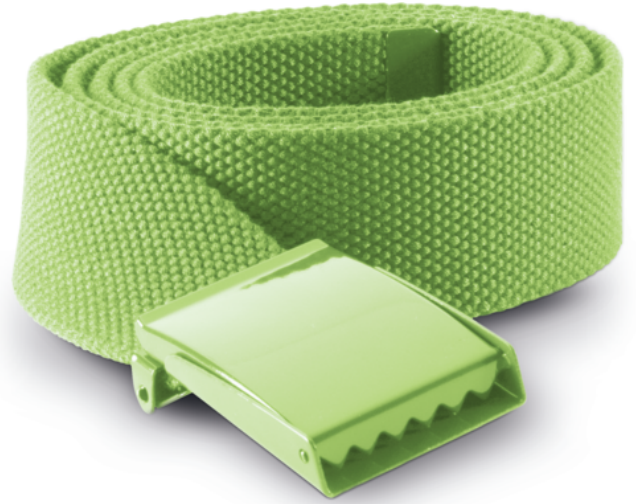

KP802

Polyester belt

- Tone-on-tone metal buckle, aesthetic and hard-wearing.
- Many colours available.
- Adjustment for a wider range of sizes: from XS to 3XL.

100% polyester. Matching metal buckle. Adjustable length from XS to 3XL. Can be cut to size.

More information

Logistic

Country of origin

CN - China

Customs code

62171000

KP802

Polyester belt

Dimensions (cm)

Measurements in cm	One Size
AV06 - Belt length	129.00
AV07 - Belt height	3.80

KP802

Polyester belt

Colours information

Black

RVB : 35,35,37
Pantone C : Black
Pantone TCX : 19-4004TCX

Dark Grey