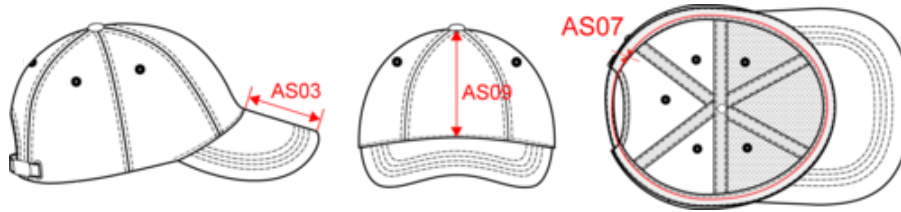

### Dimensions (cm)

Measurements in cm	One Size
AS03 - Visor length on middle	7.00
AS07 - Total circumference	58.00
AS09 - Front panel height	15.50

KP119